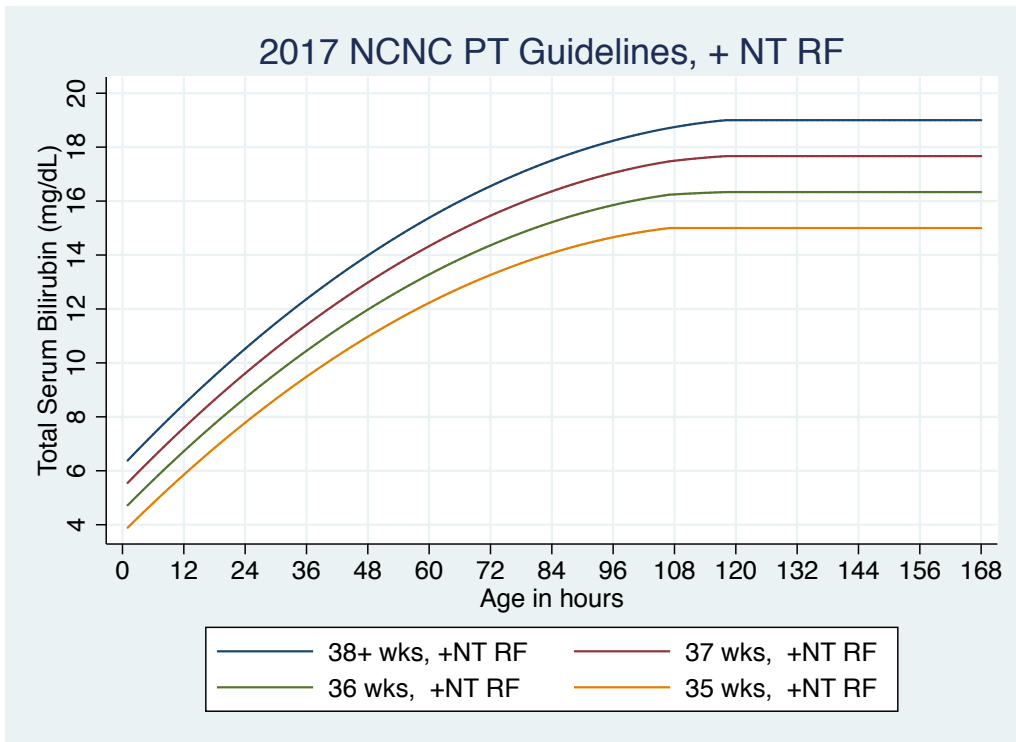

Figure 1: New Phototherapy Thresholds for babies with no neurotoxicity risk factors (NT RF)

Figure 2: New Phototherapy Thresholds for babies with neurotoxicity risk factors (NT RF)

- See website for calculator: www.phototherapyguidelines.com